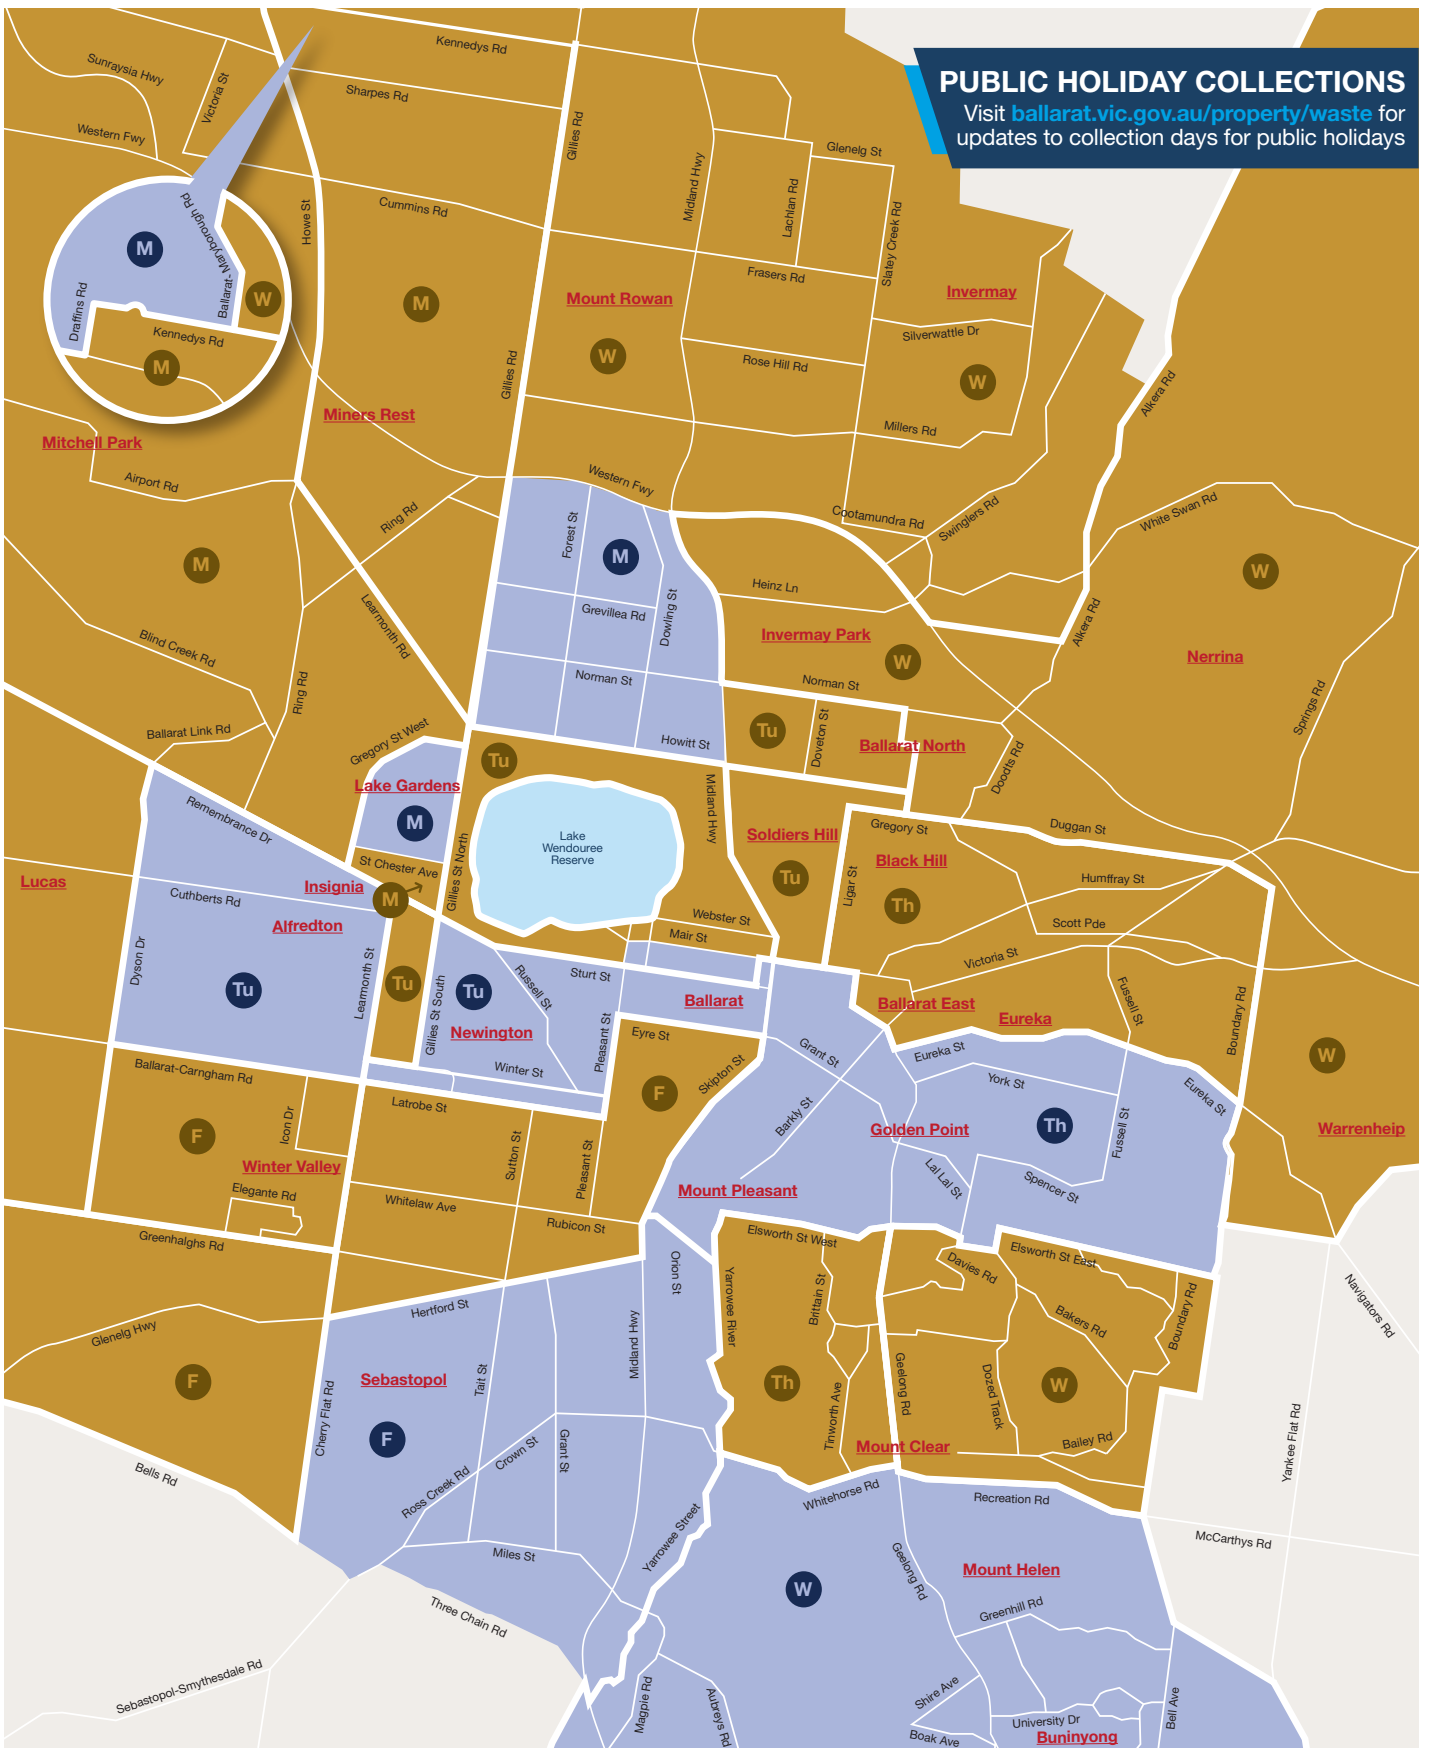

## Household waste collection is WEEKLY

**AREA 1 - Residents in AREA 1 (BLUE AREAS) will have their RECYCLING collected fortnightly as per the BLUE highlighted dates in the calendar, with GREEN WASTE collected on the ALTERNATE week (highlighted GOLD).**

**AREA 2 - Residents in AREA 2 (GOLD AREAS) will have their RECYCLING collected fortnightly as per the GOLD highlighted dates in the calendar, with GREEN WASTE collected on the ALTERNATE week (highlighted BLUE).**

SEPTEMBER 2024						
S	M	T	W	T	F	S
1	2	3	4	5	6	7
8	9	10	11	12	13	14
15	16	17	18	19	20	21
22	23	24	25	26	27	28
29	30					

OCTOBER 2024						
S	M	T	W	T	F	S
		1	2	3	4	5
6	7	8	9	10	11	12
13	14	15	16	17	18	19
20	21	22	23	24	25	26
27	28	29	30	31		

MAY 2025						
S	M	T	W	T	F	S
				1	2	3
4	5	6	7	8	9	10
11	12	13	14	15	16	17
18	19	20	21	22	23	24
25	26	27	28	29	30	31

JUNE 2025						
S	M	T	W	T	F	S
1	2	3	4	5	6	7
8	9	10	11	12	13	14
15	16	17	18	19	20	21
22	23	24	25	26	27	28
29	30					