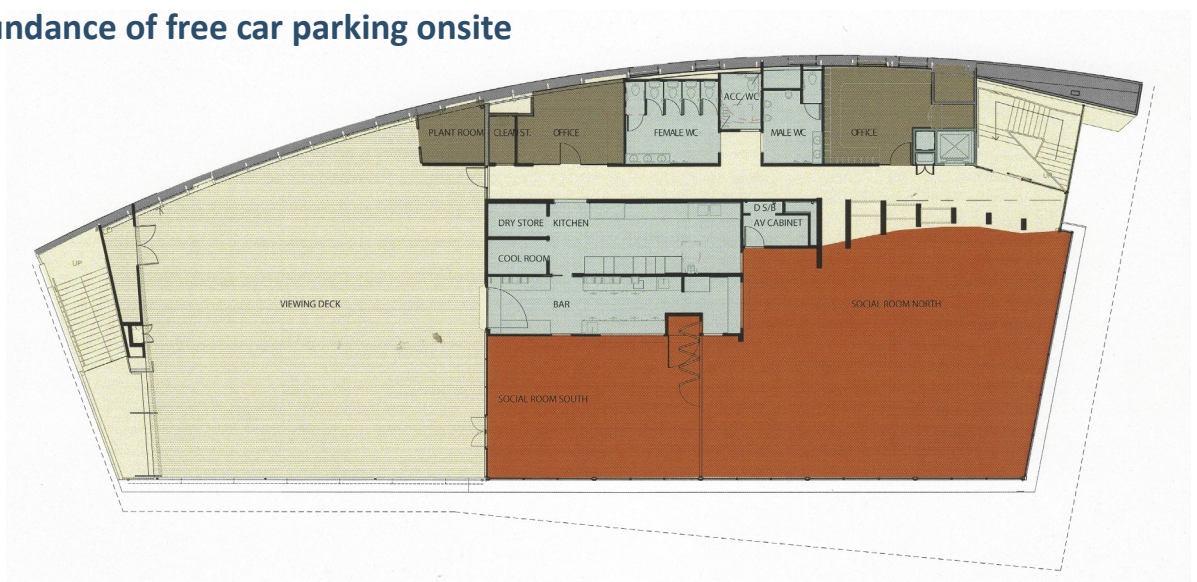

Ballarat Regional **SOCCER FACILITY**

PERFECT FOR ALL OCCASIONS

With elevated sweeping views over Ballarat to Mount Buninyong, and different function room options which can cater for up to 230 guests, this is the perfect place for your next professional or private event.

FUNCTION SPACE FEATURES

- **Internal function space can be divided into two separate spaces**
- **External deck, which can be enclosed and temperature controlled**
- **Fully licensed Bar which can service both the function space and the deck**
- **FREE wi-fi**
- **Projector and large screen, 7 TV screens and 3 separate HDMI connection points**
- **Wireless microphones; Lectern**
- **Surround Sound in the function space and on the deck**
- **Disability Access via lift**
- **Natural light with electronic blinds and temperature controlled environment**
- **Commercial kitchen, including crockery and cutlery**
- **Abundance of free car parking onsite**