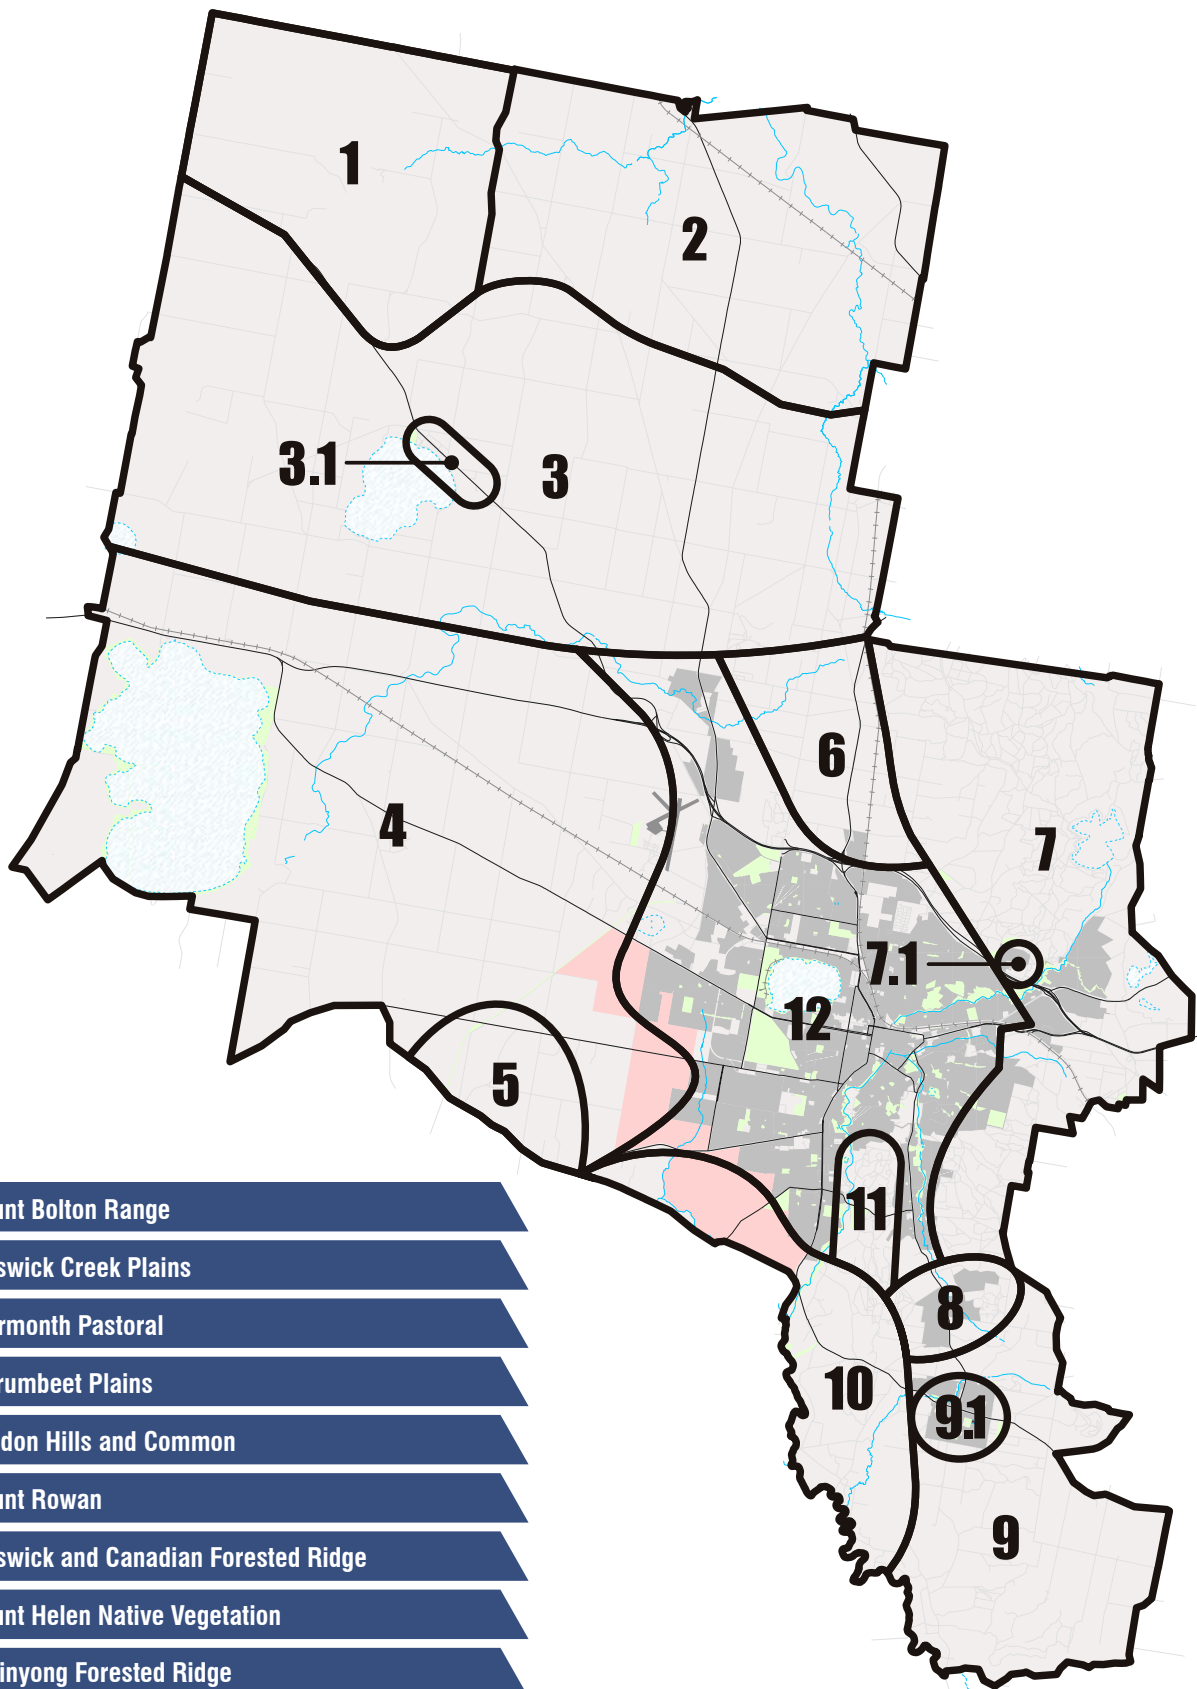

Figure 1 Indicative Character Areas - Municipality of Ballarat

- 1 Mount Bolton Range
- 2 Creswick Creek Plains
- 3 Learmonth Pastoral
- 4 Burrumbeet Plains
- 5 Haddon Hills and Common
- 6 Mount Rowan
- 7 Creswick and Canadian Forested Ridge
- 8 Mount Helen Native Vegetation
- 9 Buninyong Forested Ridge
- 10 Bonshaw to Scotchman's Lead Mining Landscape
- 11 Mount Clear Goldfields
- 12 Ballarat Urban Core